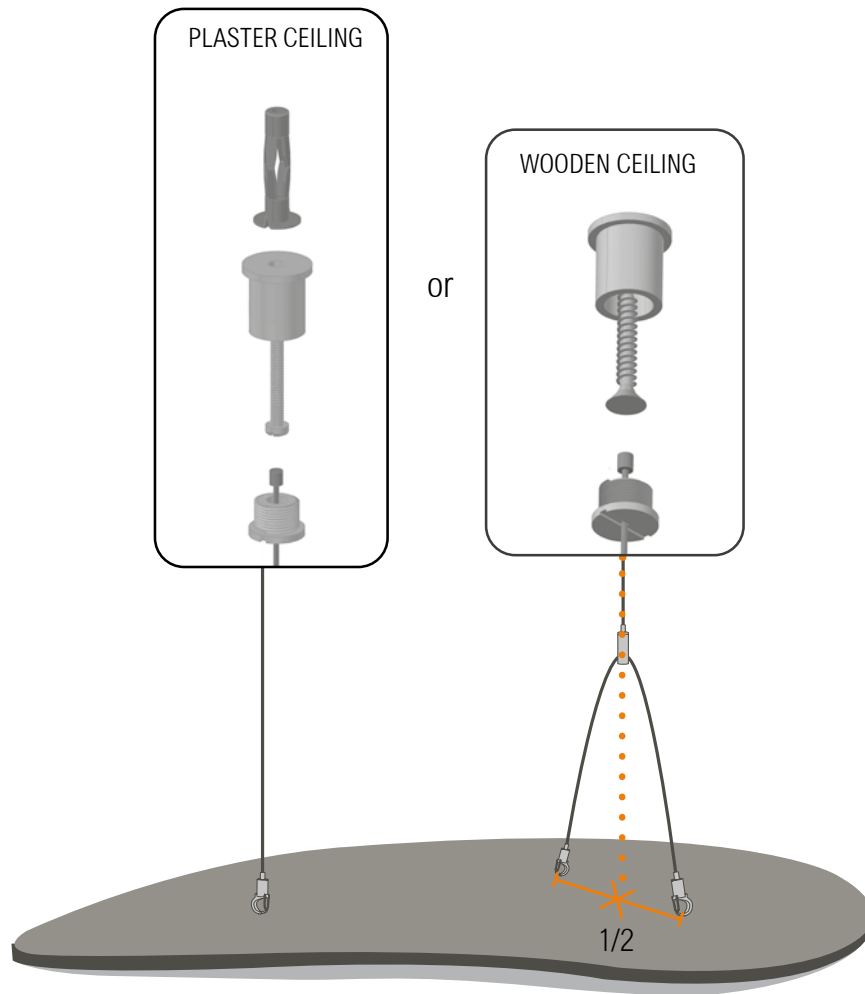

QUIETO PETALS KIT CEILING FIXING

REF. KITFIHORBPETL

1. Petal kit assembly

QUIETO PETALS KIT CEILING FIXING

REF. KITFIHORBPETL

2. Ceiling fixation

Free cable by
pressing on the
push button