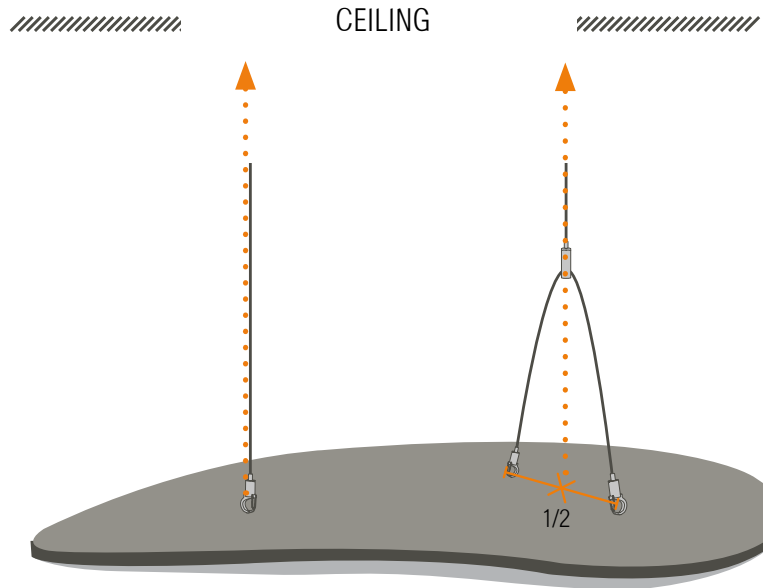

QUIETO PETALS KIT CEILING FIXING

REF. KITFIHORBPETL

1. Petal kit assembly

QUIETO PETALS KIT CEILING FIXING

REF. KITFIHORBPETL

2. Ceiling fixation

Free cable by
pressing on the
push button