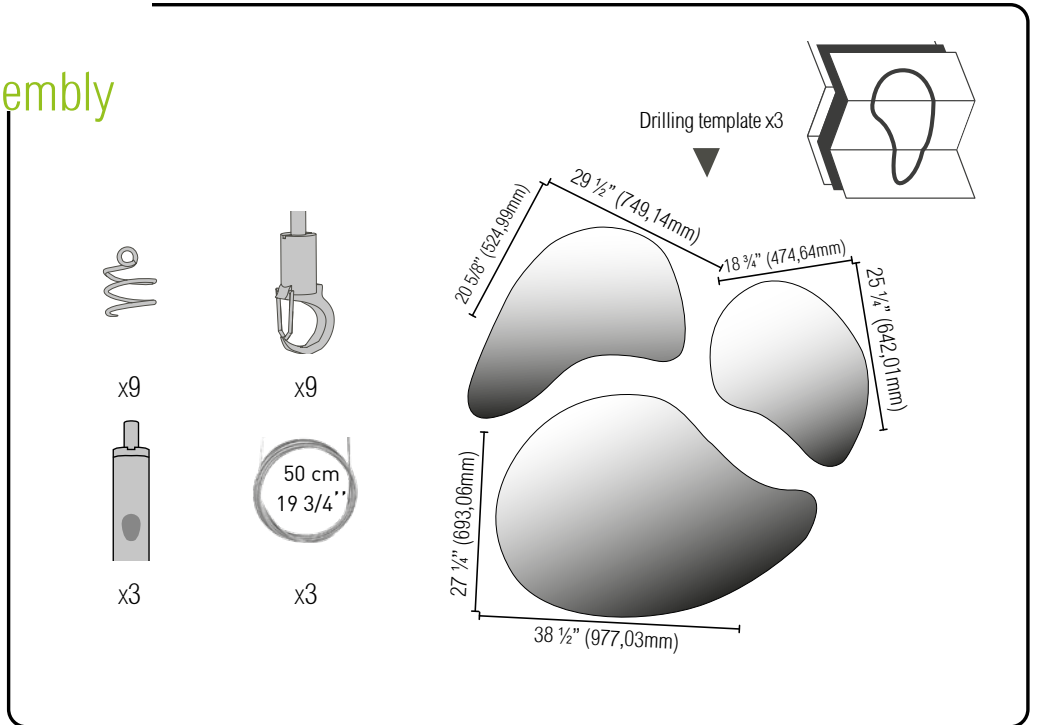

QUIETO PETALS KIT CEILING FIXING

REF. KITFIHORBPETL

1. Petal kit assembly

QUIETO PETALS KIT CEILING FIXING

REF. KITFIHORBPETL

2. Ceiling fixation

Free cable by
pressing on the
push button