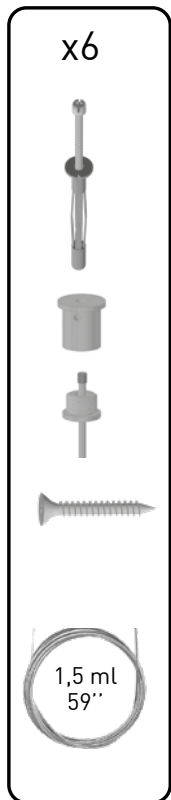

QUIETO PETALS KIT CEILING FIXING

REF. KITFIHORBPETL

1. Petal kit assembly

QUIETO PETALS KIT CEILING FIXING

REF. KITFIHORBPETL

2. Ceiling fixation

Free cable by
pressing on the
push button