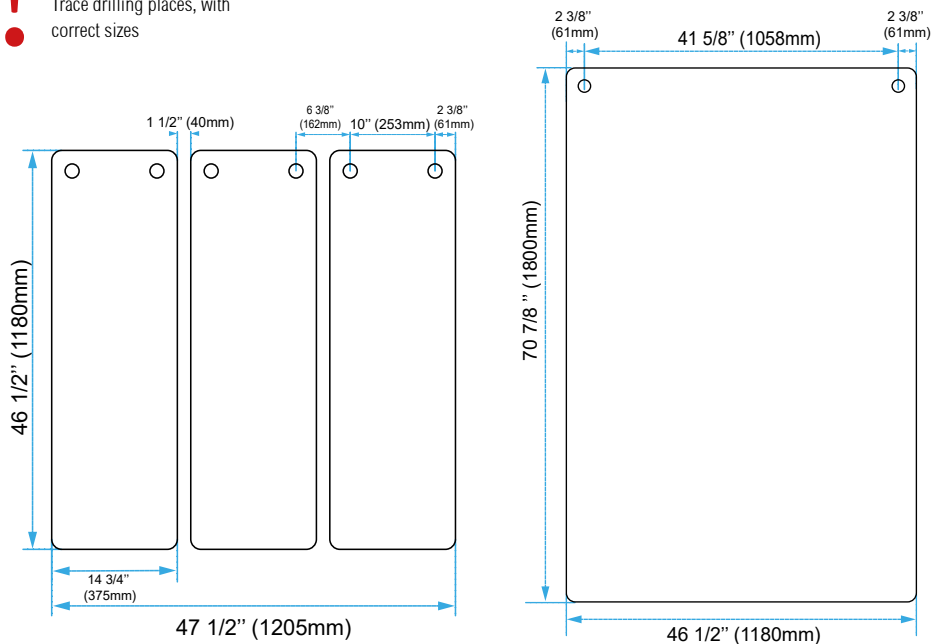

KINÔ ZONE DIVIDERS CEILING FIXING

REF. KITKISUPB

! cf. drilling sizes

! DRILLING SIZES

Trace drilling places, with correct sizes

myo
[working privacy]

KINÔ DESK DIVIDERS PLACED ON THE DESK

REF. KITPIEDSEP