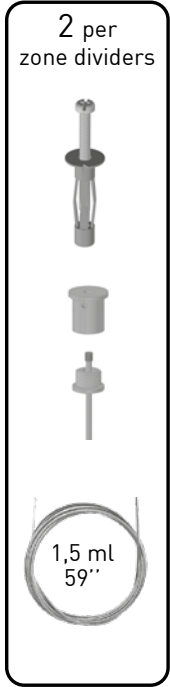

KINÔ ZONE DIVIDERS CEILING FIXING

REF. KITKISUPB

! cf. drilling sizes

! DRILLING SIZES

Trace drilling places, with correct sizes

myo
[working privacy]

KINÔ DESK DIVIDERS PLACED ON THE DESK

REF. KITPIEDSEP