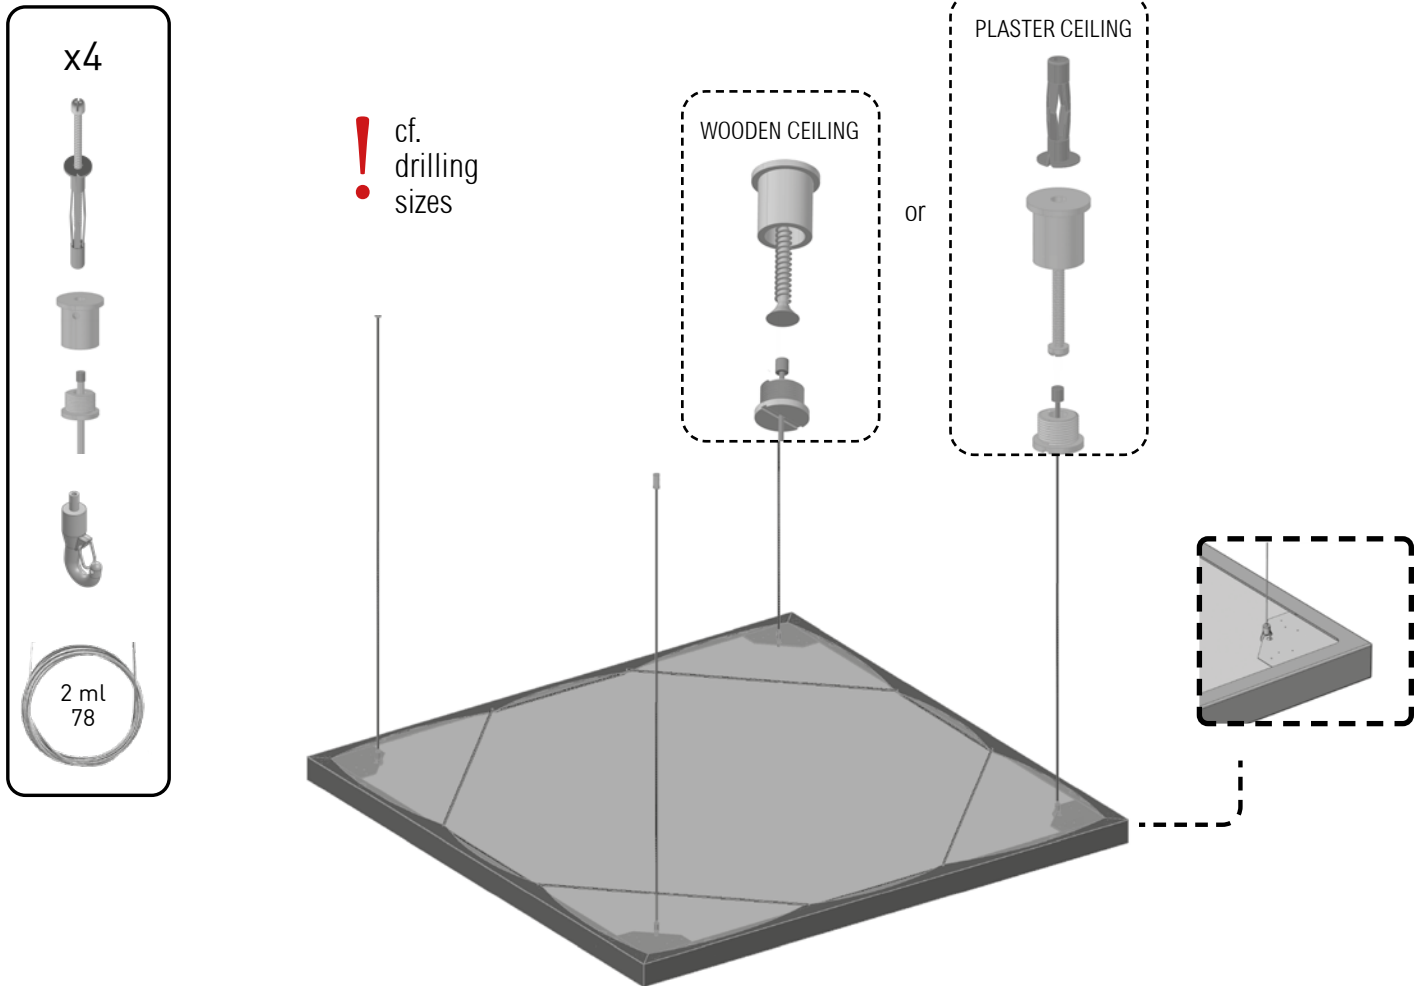

LUGN - ACOUSTIC PANEL CEILING FIXING

REF. KITFIHORPB

! DRILLING SIZES
Trace drilling places, with correct sizes

A / B	23 1/2"	47"	70 3/4"	94 1/8"
	600mm	1195mm	1795mm	2390mm
X1 / X2	15 1/2"	39"	62 1/2"	86"
	394mm	989mm	1589mm	2184mm

LUGN - ACOUSTIC PANEL WALL-CEILING FIXING

REF. KITFIMURALE

A WALL

! cf.
drilling
sizes

! DRILLING SIZES
Trace drilling places, with
correct sizes

A / B	23 1/2"	47"	70 3/4"	94 1/8"
	600mm	1195mm	1795mm	2390mm
X1 / X2	15 1/2"	39"	62 1/2"	86"
	394mm	989mm	1589mm	2184mm

myo
[working privacy]

LUGN - ACOUSTIC PANEL WALL-CEILING FIXING

REF. KITFIMURALE

B CEILING

Free cable by pressing on the hook button

! DRILLING SIZES

Trace drilling places, with correct sizes

A / B	23 1/2"	47"	70 3/4"	94 1/8"
	600mm	1195mm	1795mm	2390mm
X1 / X2	15 1/2"	39"	62 1/2"	86"
	394mm	989mm	1589mm	2184mm