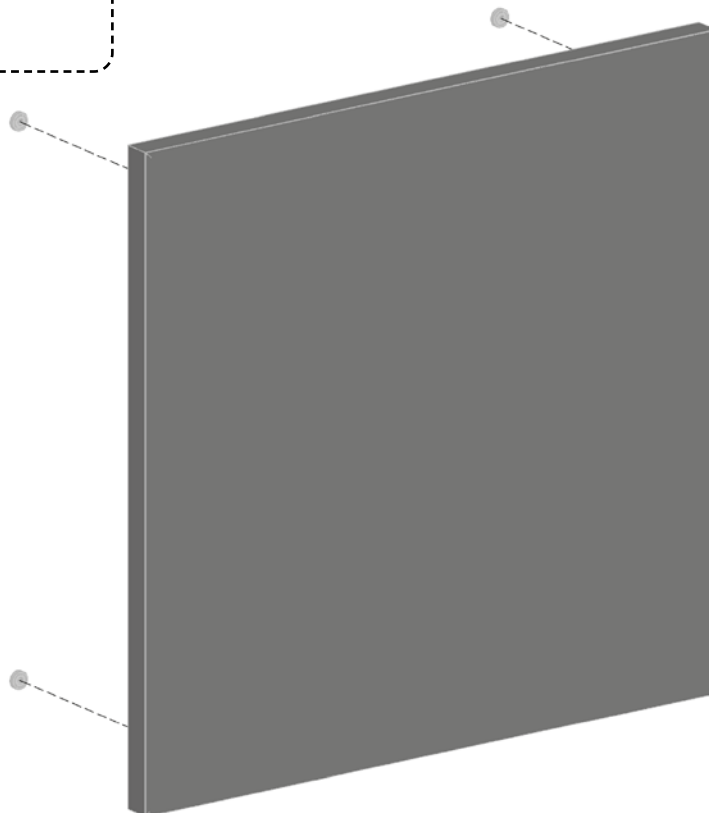

LUGN - ACOUSTIC PANEL WALL-CEILING FIXING

REF. KITFIMURALE

A WALL

! cf.
drilling
sizes

! DRILLING SIZES
Trace drilling places, with
correct sizes

A / B	23 1/2"	47"	70 3/4"	94 1/8"
	600mm	1195mm	1795mm	2390mm
X1 / X2	15 1/2"	39"	62 1/2"	86"
	394mm	989mm	1589mm	2184mm

myo
[working privacy]

LUGN - ACOUSTIC PANEL WALL-CEILING FIXING

REF. KITFIMURALE

B CEILING

Free cable by pressing on the hook button

! DRILLING SIZES

Trace drilling places, with correct sizes

A / B	23 1/2"	47"	70 3/4"	94 1/8"
	600mm	1195mm	1795mm	2390mm
X1 / X2	15 1/2"	39"	62 1/2"	86"
	394mm	989mm	1589mm	2184mm