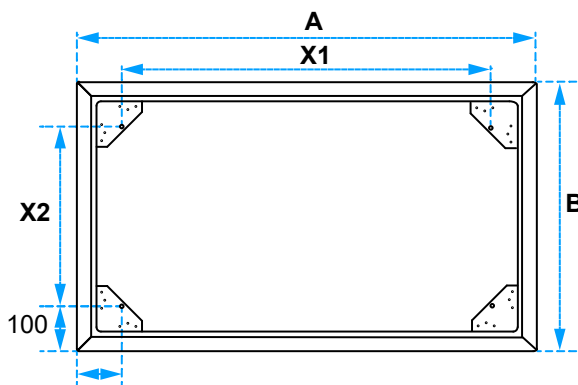

LUGN - ACOUSTIC PANEL WALL-CEILING FIXING

REF. KITFIMURALE

A WALL

! cf.
drilling
sizes

! DRILLING SIZES
Trace drilling places, with
correct sizes

A / B	23 1/2"	47"	70 3/4"	94 1/8"
	600mm	1195mm	1795mm	2390mm
X1 / X2	15 1/2"	39"	62 1/2"	86"
	394mm	989mm	1589mm	2184mm

myo
[working privacy]

LUGN - ACOUSTIC PANEL WALL-CEILING FIXING

REF. KITFIMURALE

B CEILING

Free cable by pressing on the hook button

! DRILLING SIZES

Trace drilling places, with correct sizes

A / B	23 1/2"	47"	70 3/4"	94 1/8"
	600mm	1195mm	1795mm	2390mm
X1 / X2	15 1/2"	39"	62 1/2"	86"
	394mm	989mm	1589mm	2184mm