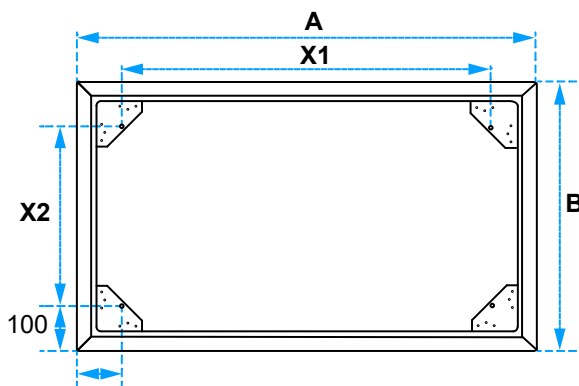

LUGN - ACOUSTIC PANEL CEILING FIXING

REF. KITFIHORPB

! DRILLING SIZES
Trace drilling places, with correct sizes

A / B	23 1/2"	47"	70 3/4"	94 1/8"
	600mm	1195mm	1795mm	2390mm
X1 / X2	15 1/2"	39"	62 1/2"	86"
	394mm	989mm	1589mm	2184mm

LUGN - ACOUSTIC PANEL WALL-CEILING FIXING

REF. KITFIMURALE

A WALL

! cf.
drilling
sizes

! DRILLING SIZES
Trace drilling places, with
correct sizes

A / B	23 1/2"	47"	70 3/4"	94 1/8"
	600mm	1195mm	1795mm	2390mm
X1 / X2	15 1/2"	39"	62 1/2"	86"
	394mm	989mm	1589mm	2184mm

myo
[working privacy]

LUGN - ACOUSTIC PANEL WALL-CEILING FIXING

REF. KITFIMURALE

B CEILING

Free cable by pressing on the hook button

! DRILLING SIZES

Trace drilling places, with correct sizes

A / B	23 1/2"	47"	70 3/4"	94 1/8"
	600mm	1195mm	1795mm	2390mm
X1 / X2	15 1/2"	39"	62 1/2"	86"
	394mm	989mm	1589mm	2184mm