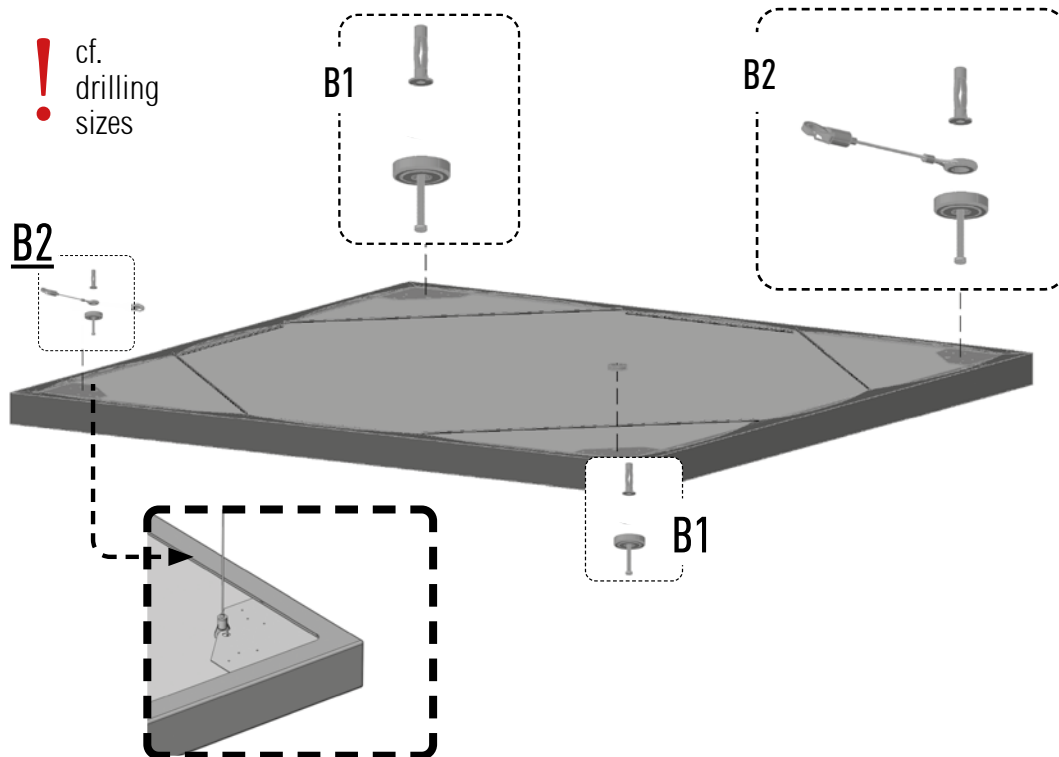

LUGN - ACOUSTIC PANEL CEILING FIXING

REF. KITFIHORPB

! DRILLING SIZES
Trace drilling places, with correct sizes

A / B	23 1/2"	47"	70 3/4"	94 1/8"
	600mm	1195mm	1795mm	2390mm
X1 / X2	15 1/2"	39"	62 1/2"	86"
	394mm	989mm	1589mm	2184mm

LUGN - ACOUSTIC PANEL WALL-CEILING FIXING

REF. KITFIMURALE

A WALL

! cf.
drilling
sizes

! DRILLING SIZES
Trace drilling places, with
correct sizes

A / B	23 1/2"	47"	70 3/4"	94 1/8"
	600mm	1195mm	1795mm	2390mm
X1 / X2	15 1/2"	39"	62 1/2"	86"
	394mm	989mm	1589mm	2184mm

myo
[working privacy]

LUGN - ACOUSTIC PANEL WALL-CEILING FIXING

REF. KITFIMURALE

B CEILING

Free cable by pressing on the hook button

! DRILLING SIZES

Trace drilling places, with correct sizes

A / B	23 1/2"	47"	70 3/4"	94 1/8"
	600mm	1195mm	1795mm	2390mm
X1 / X2	15 1/2"	39"	62 1/2"	86"
	394mm	989mm	1589mm	2184mm